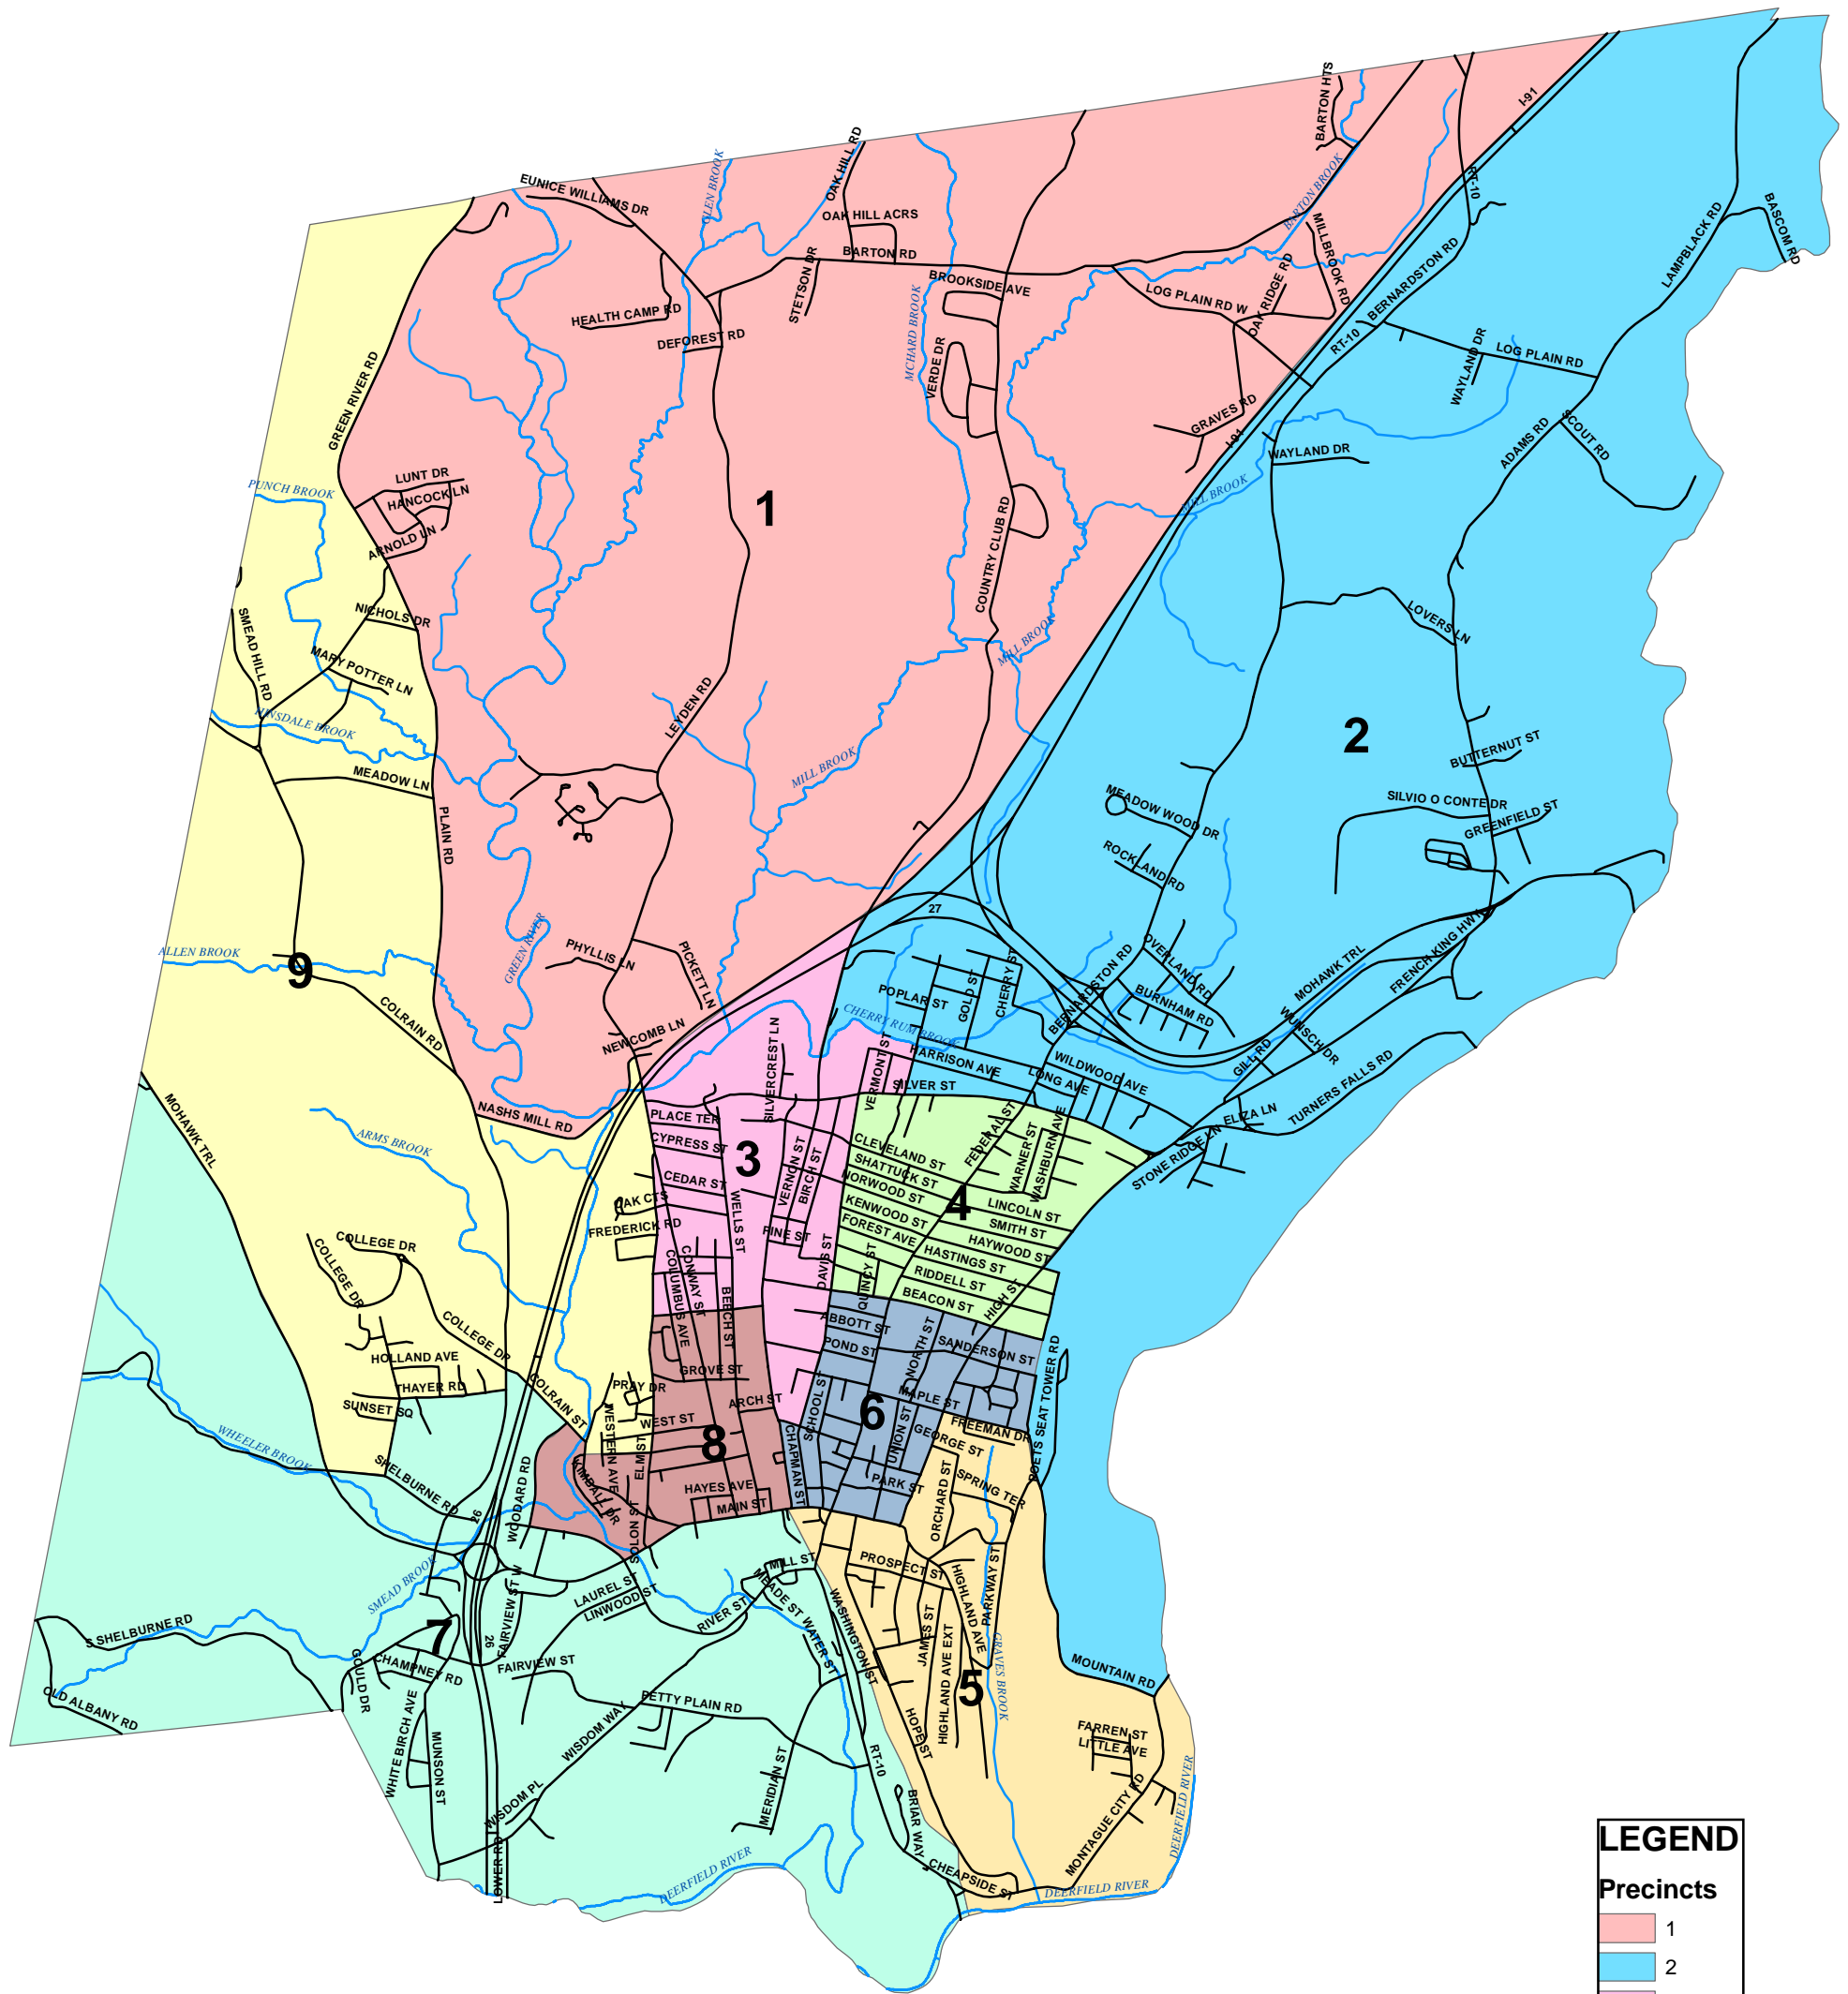

Precinct Map

Town of Greenfield, MA

LEGEND

Precincts

- 1
- 2
- 3
- 4
- 5
- 6
- 7
- 8
- 9

Streets

Streams

0 0.25 0.5 1 1.5 Miles

1:35,362

Prepared by: Dept. of Planning & Development
 Data Sources: Town of Greenfield & MassGIS
 January 9, 2009