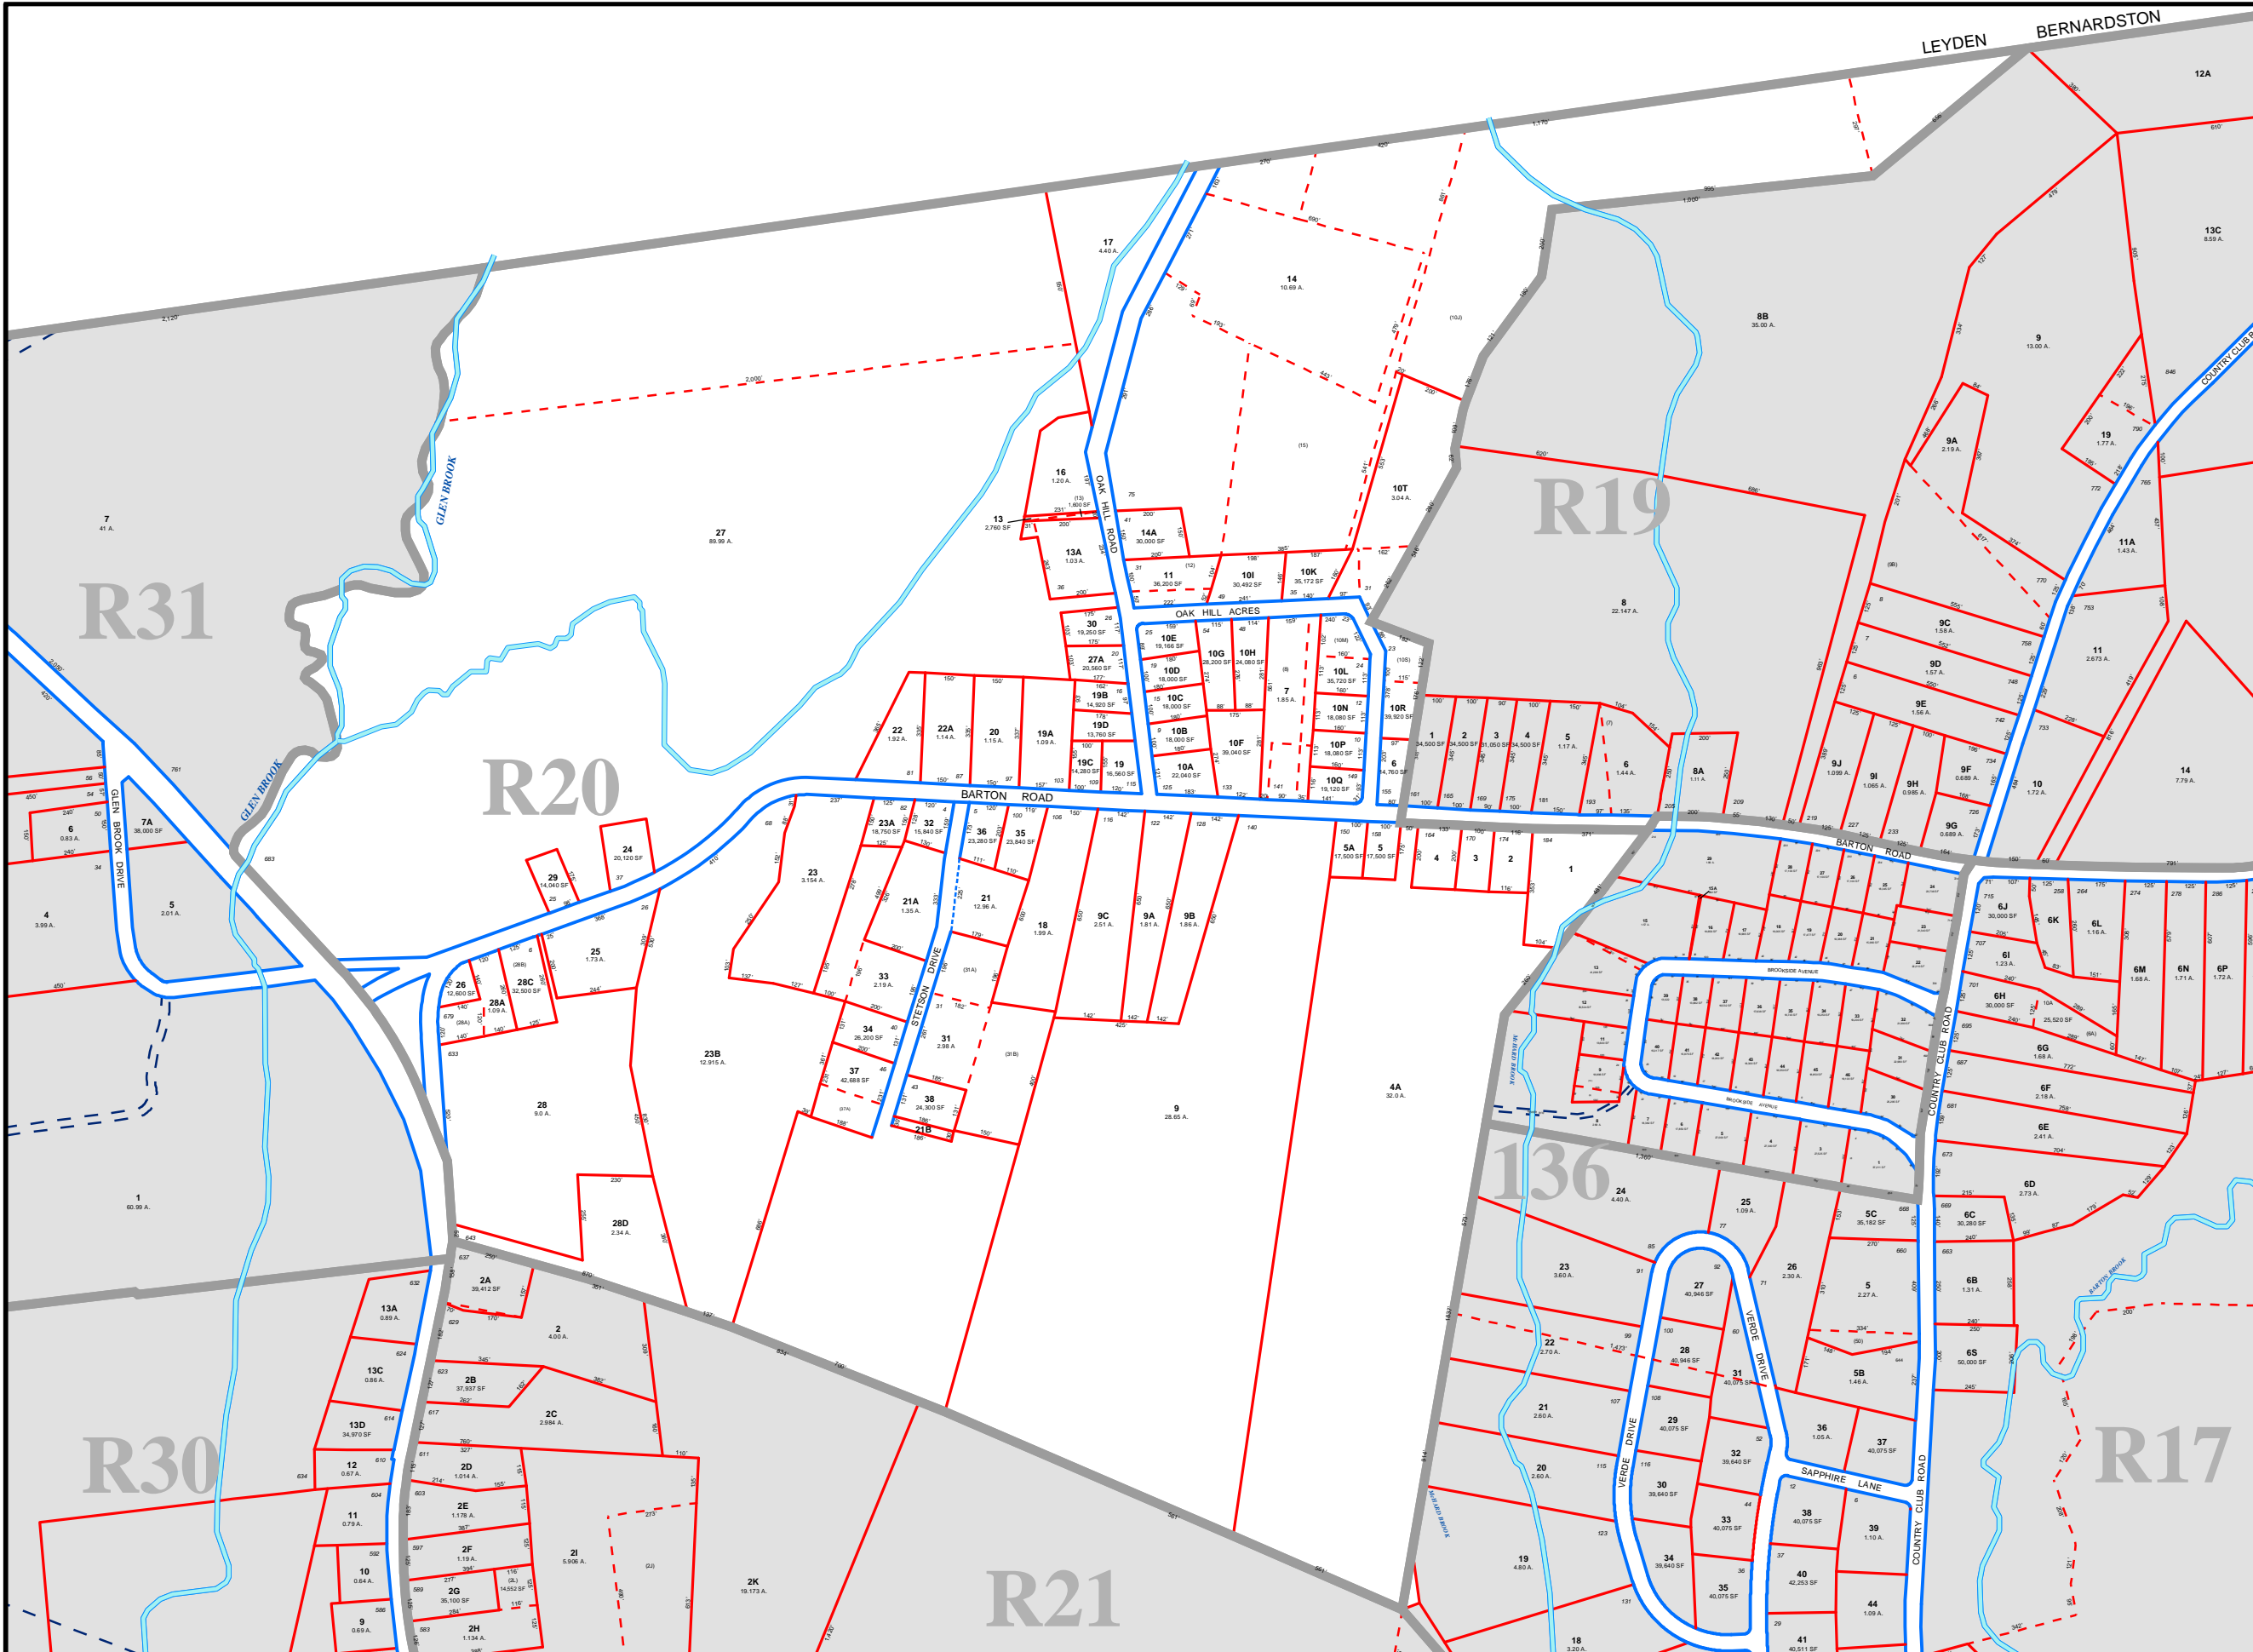

Greenfield, MA

Tax Map R20

Legend

- Streams
- Lot Line
- Former Lot Line
- Former ROW Line
- Lot Line / Edge of Water
- Right of Way Line
- Paper Street ROW
- Town Boundary
- Easement Line
- Map Sheet Edge

22 Map Lot #
 (22) Former Lot #
 22 House Street #
 2.2 A. or Area
 22,222 SF (Acres or Square Feet)
022 Tax Map Sheet #

Prepared by: Dept. of Planning & Development
 Data Sources: Town of Greenfield & MassGIS
 January 2012