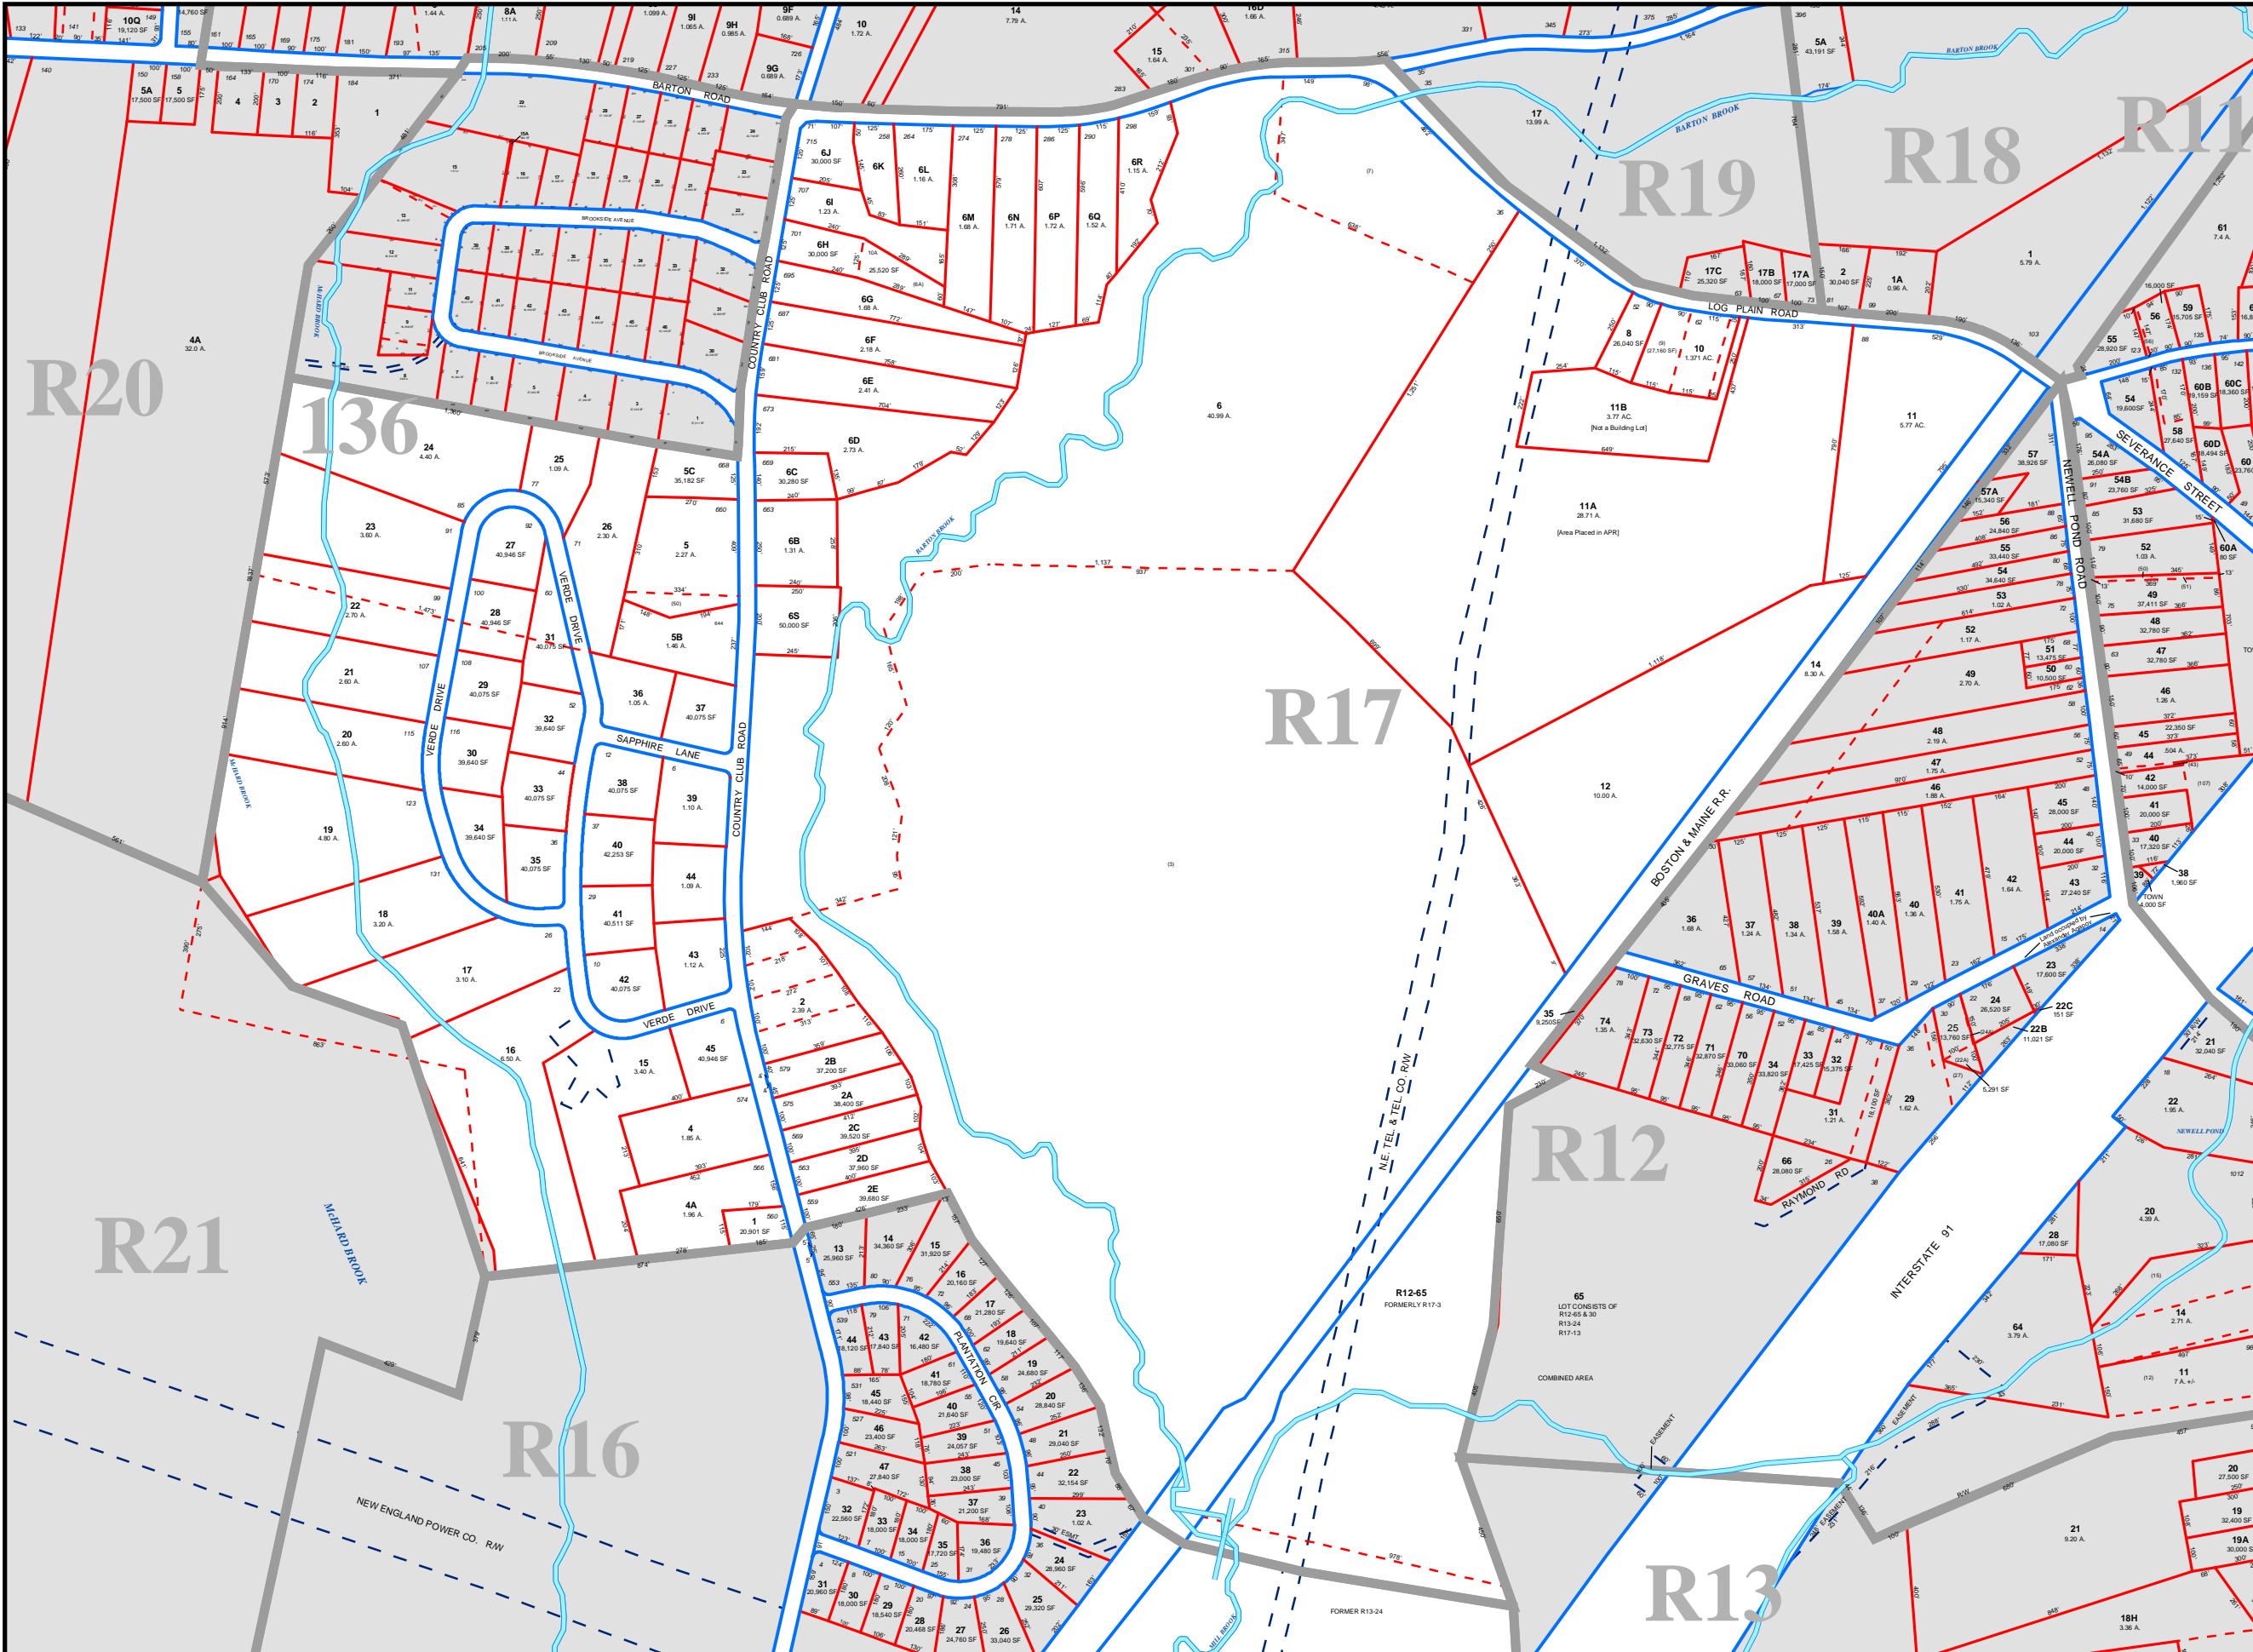

Greenfield, MA

Tax Map R17

Legend

- Streams
- Lot Line
- Former Lot Line
- Former ROW Line
- Lot Line / Edge of Water
- Right of Way Line
- Paper Street ROW
- Town Boundary
- Easement Line
- Map Sheet Edge
- 22 Map Lot #
- (22) Former Lot #
- 22 House Street #
- 2.2 A. or Area
- 22,222 SF (Acres or Square Feet)
- 022 Tax Map Sheet #

Prepared by: Dept. of Planning & Development
Data Sources: Town of Greenfield & MassGIS
May 2010