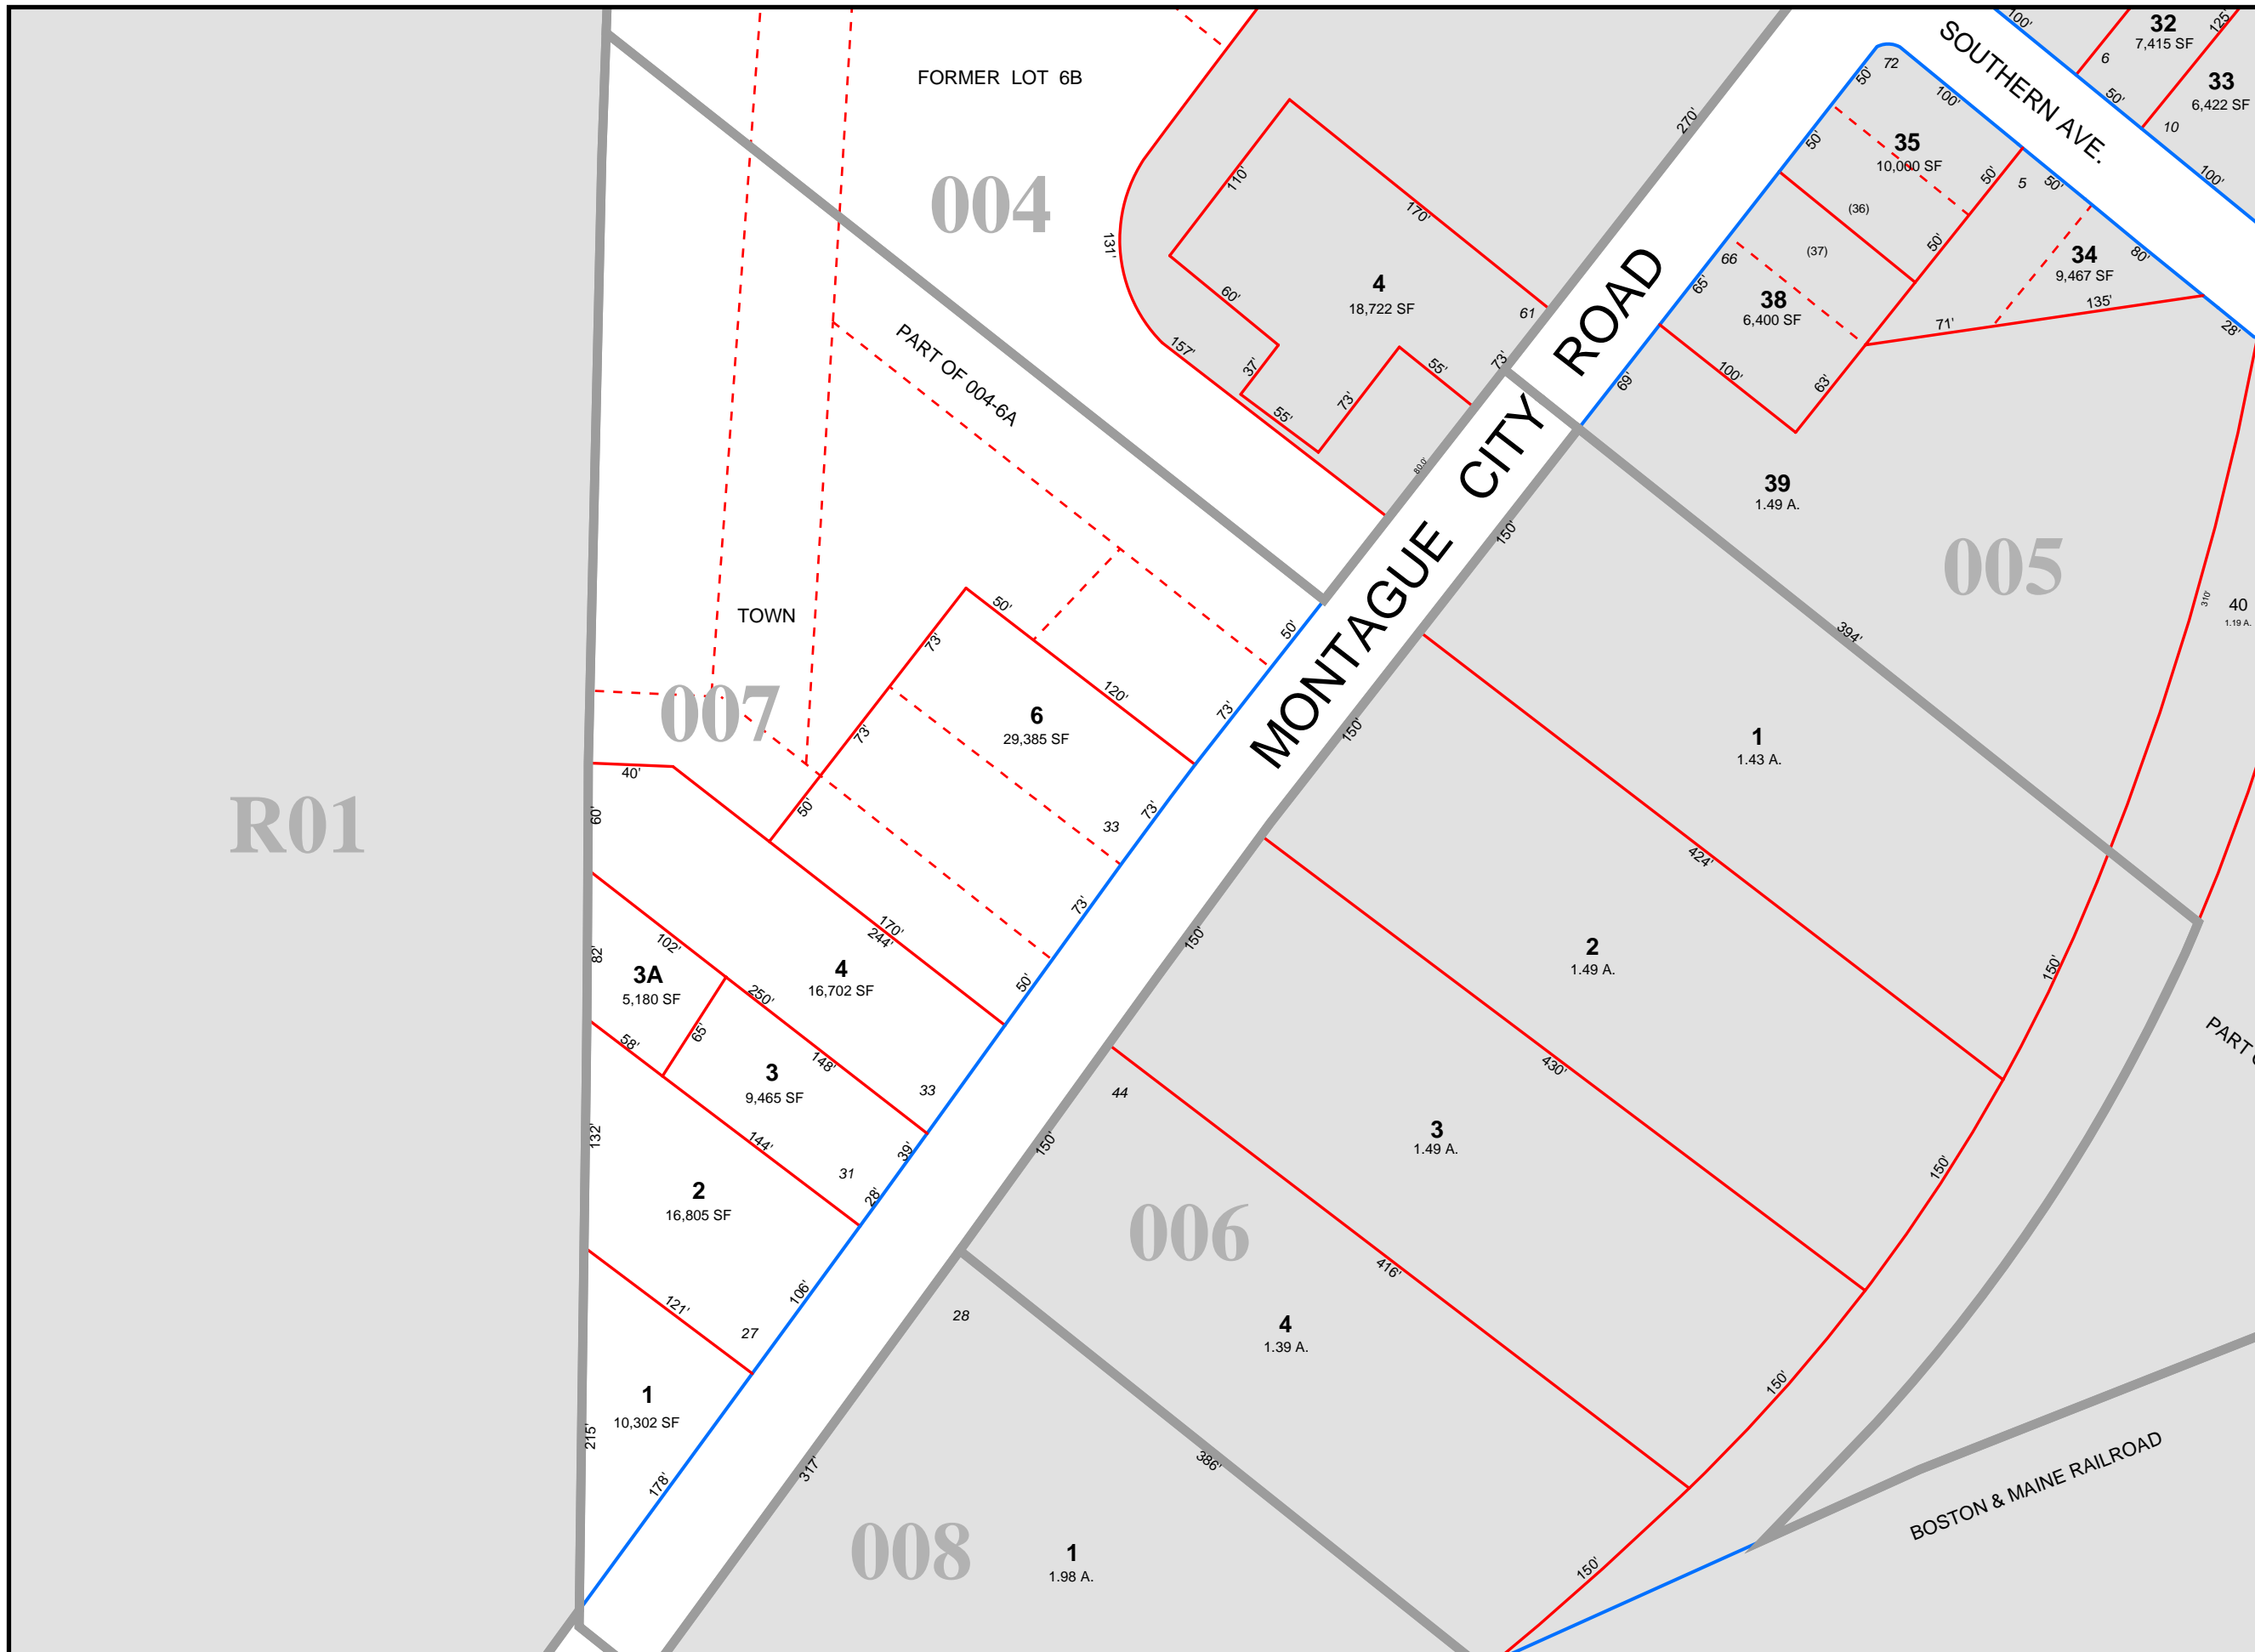

Greenfield, MA

Tax Map 007

Legend

- Lot Line
- Former Lot Line
- Former ROW Line
- Lot Line / Edge of Water
- Right of Way Line
- Paper Street ROW
- Town Boundary
- Easement Line
- Map Sheet Edge
- 22** Map Lot #
- (22) Former Lot #
- 22 House Street #
- 2.2 A. or Area
- 22,222 SF (Acres or Square Feet)
- 022** Tax Map Sheet #

75 37.5 0 75 Feet

1 inch equals 95 feet

Prepared by: Dept. of Planning & Development
Data Sources: Town of Greenfield & MassGIS
April 2008

R01